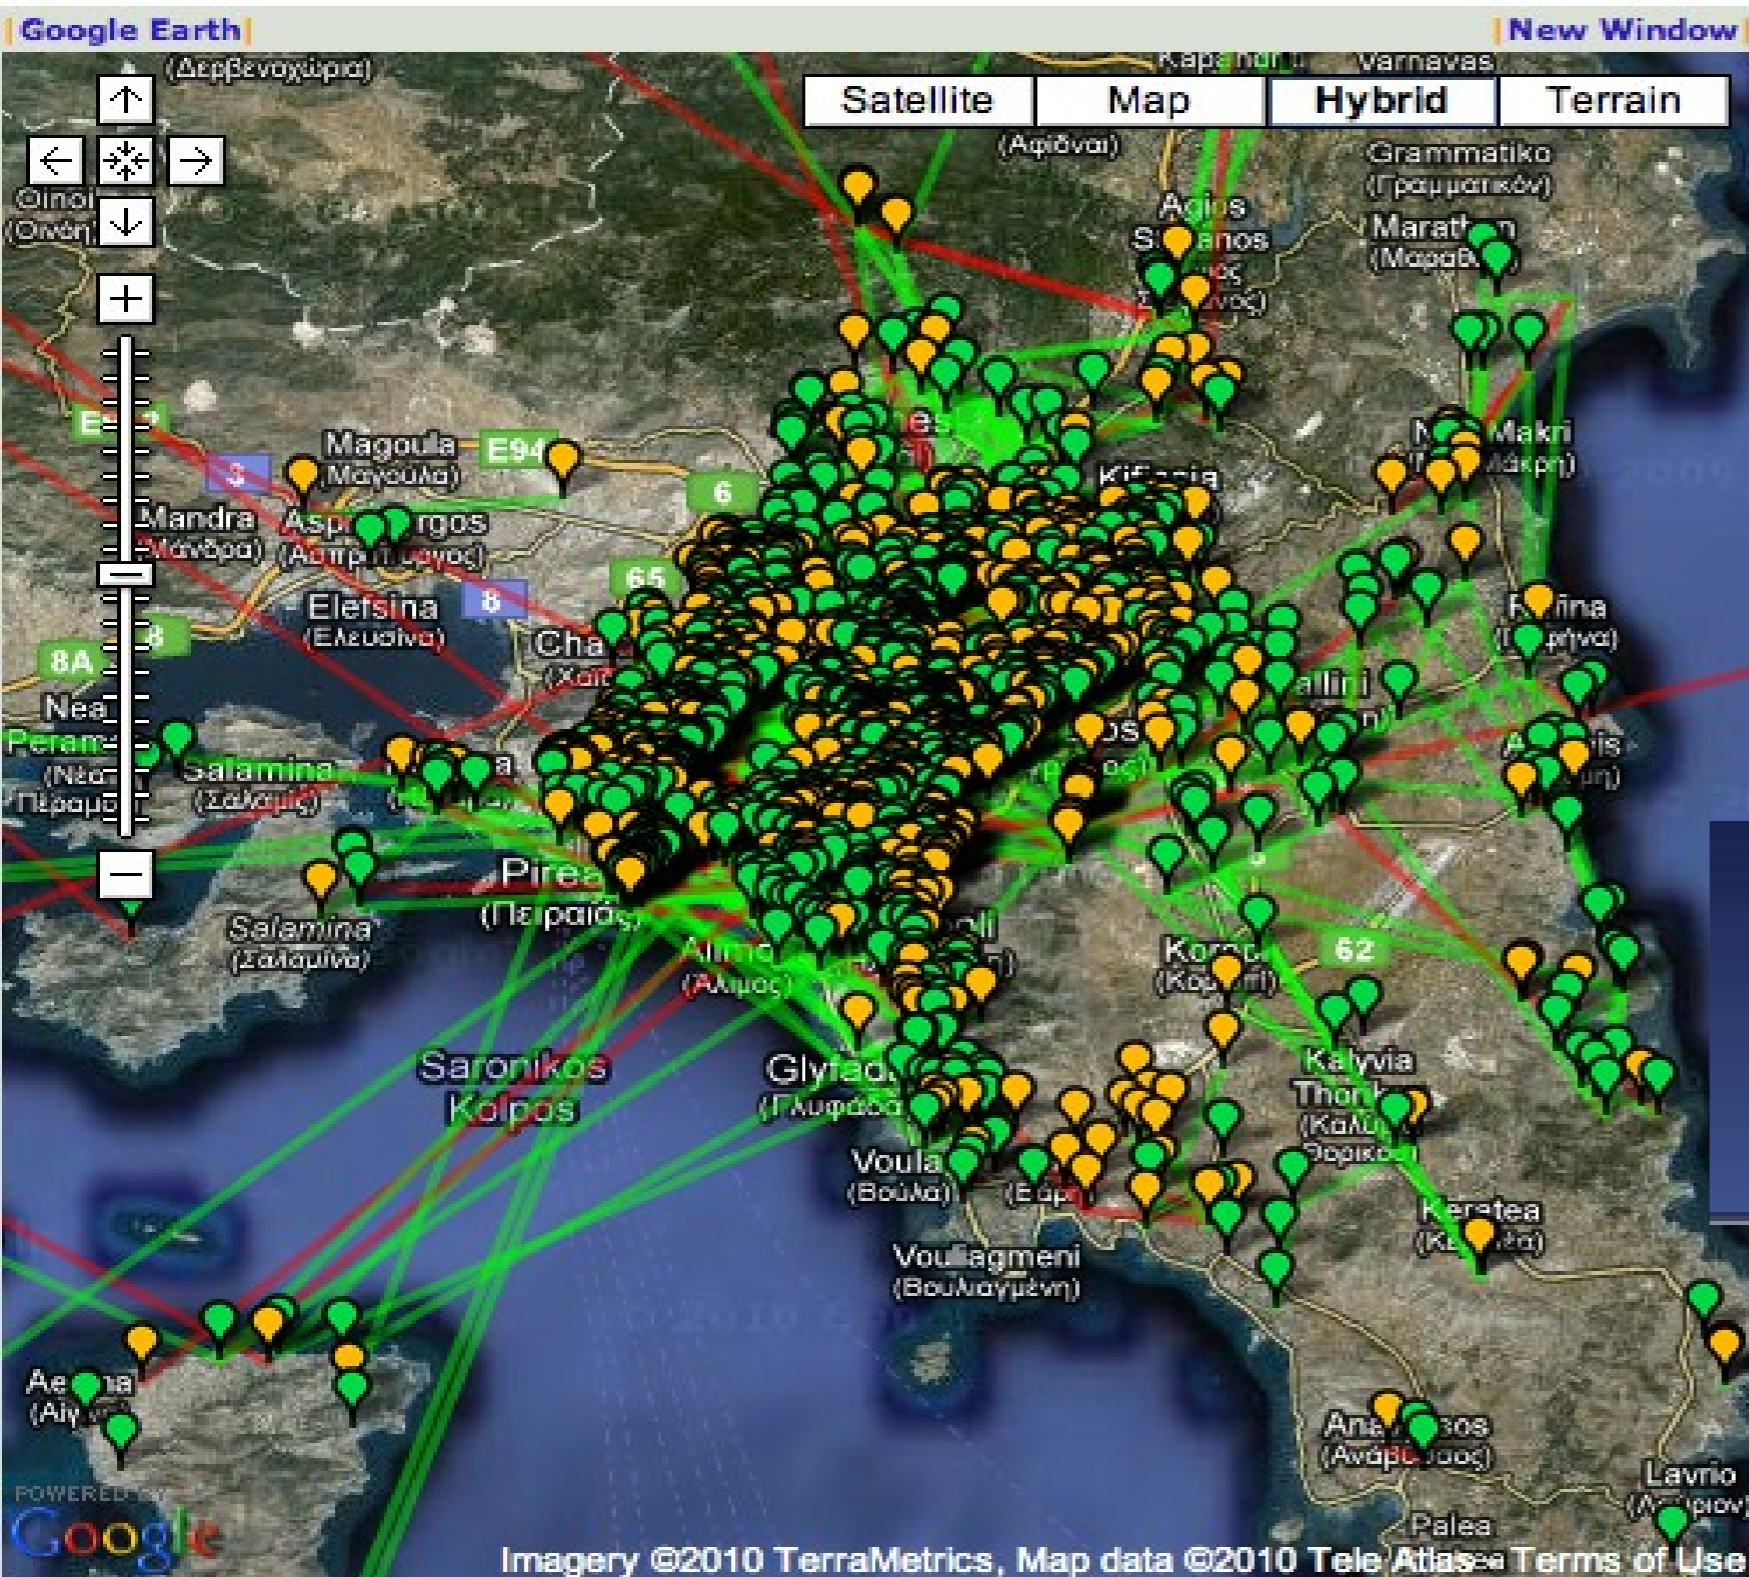

Berlin + Germany – Freifunk.net

Vienna + Austria - Funkfeuer.at

Ox FF FUNKFEUER
FREE NET

Ljubljana+Slovenija – wlan slovenija

wlan slovenija
open wireless network of Slovenia

AWMN (Greece)

2394/11222 active nodes
1169 backbone nodes
2739 links
789 access points
759/834 active services

Guifi.net (Catalunya): **18.000** active nodes

WIRELESS COMMUNITY NETWORK

map.ninux.org

Ninux.org Nodi Attivi: 141 Hotspots 39 Nodi Potenziali: 502 Link Attivi: 123 (480 km)

Signal Strength:  -71 dBm
Horizontal / Vertical: -73 / -75 dBm
Noise Floor: -92 dBm
Transmit CCQ: 100 %
TX/RX Rate: 180.0 Mbps / 180.0 Mbps
AirMax: Enabled
AirMax Quality:  68 %
AirMax Capacity:  55 %