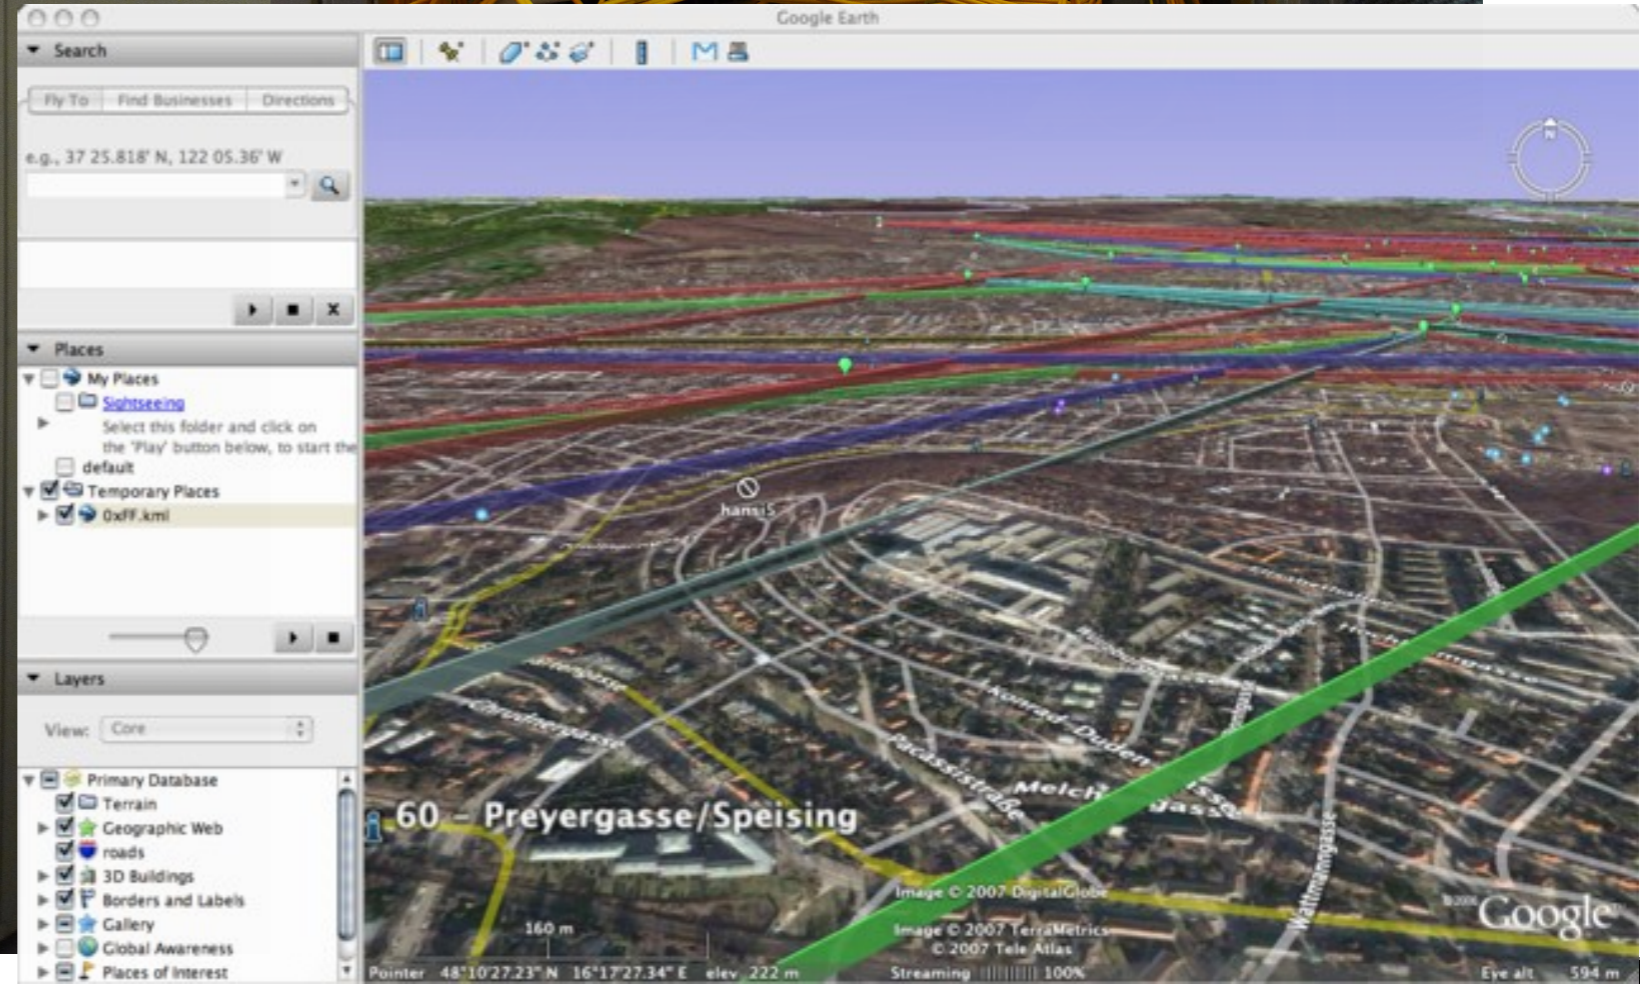

Vienna + Austria - Funkfeuer.at

Ox FF   FUNKFEUER
FREE NET