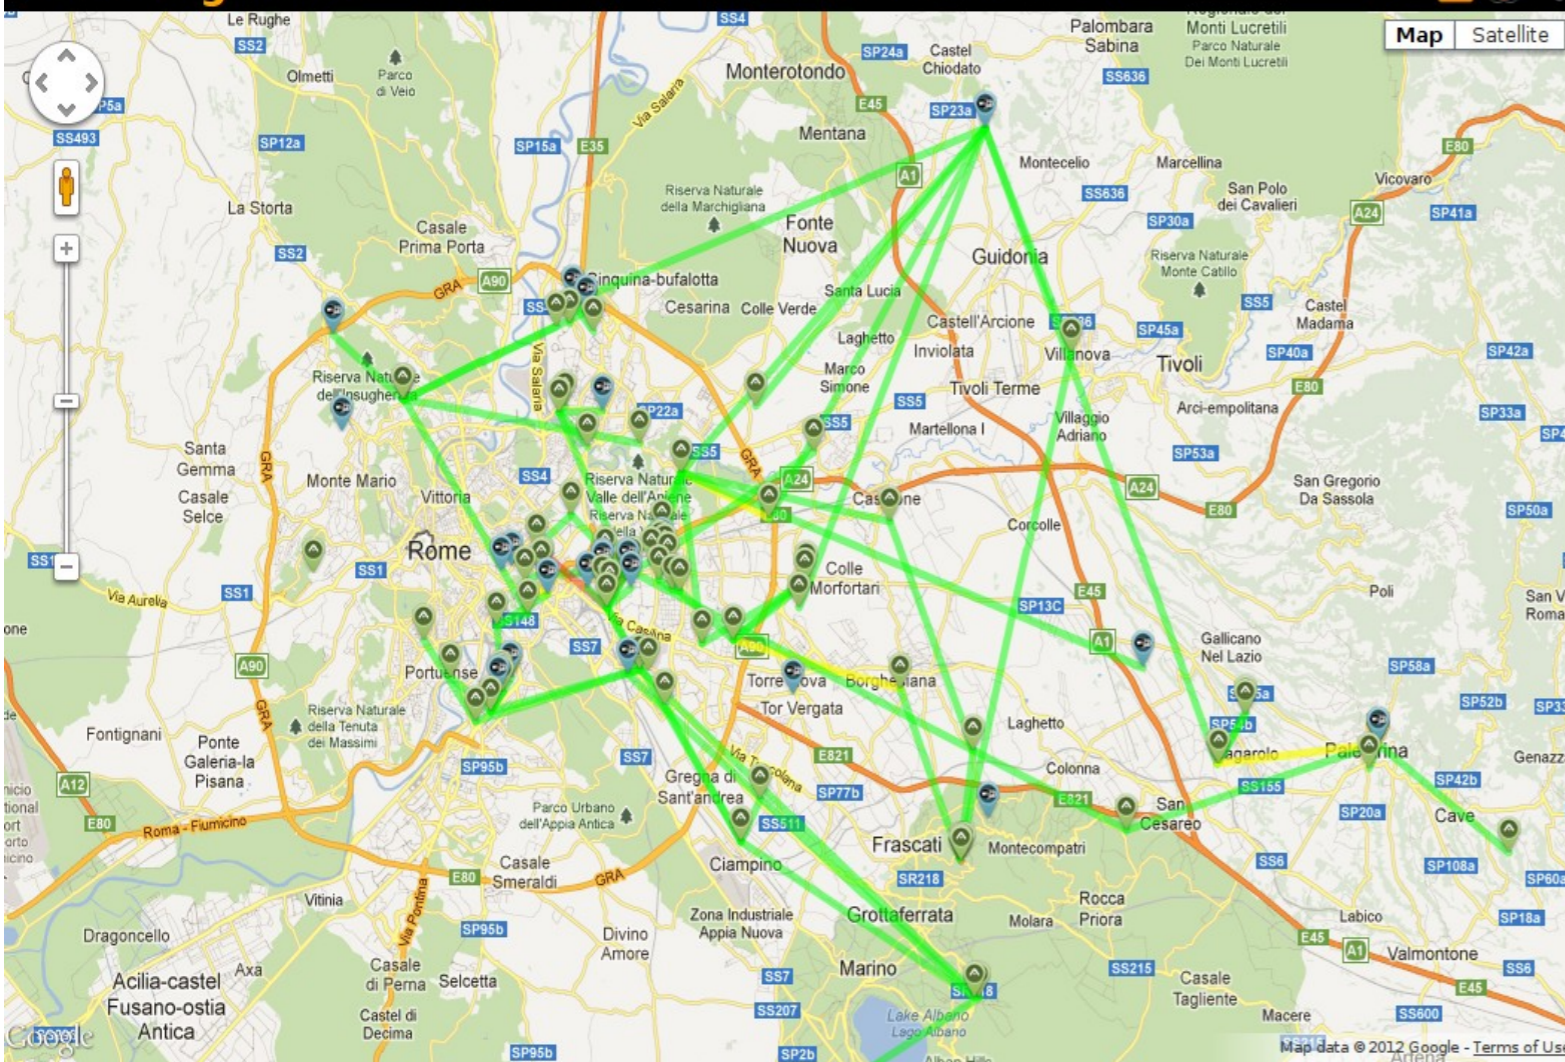

Berlin + Germany – Freifunk.net

Vienna + Austria - Funkfeuer.at

Ox FF FUNKFEUER
FREE NET

Ljubljana+Slovenija – wlan slovenija

wlan slovenija
open wireless network of Slovenia

AWMN (Greece)

2394/11222 active nodes
1169 backbone nodes
2739 links
789 access points
759/834 active services

Guifi.net (Catalunya): **18.000** active nodes

WIRELESS COMMUNITY NETWORK

map.ninux.org

Ninux.org Nodi Attivi: 141 Hotspots 39 Nodi Potenziali: 502 Link Attivi: 123 (480 km)

Signal Strength:  -71 dBm
Horizontal / Vertical: -73 / -75 dBm
Noise Floor: -92 dBm
Transmit CCQ: 100 %
TX/RX Rate: 180.0 Mbps / 180.0 Mbps
AirMax: Enabled
AirMax Quality:  68 %
AirMax Capacity:  55 %