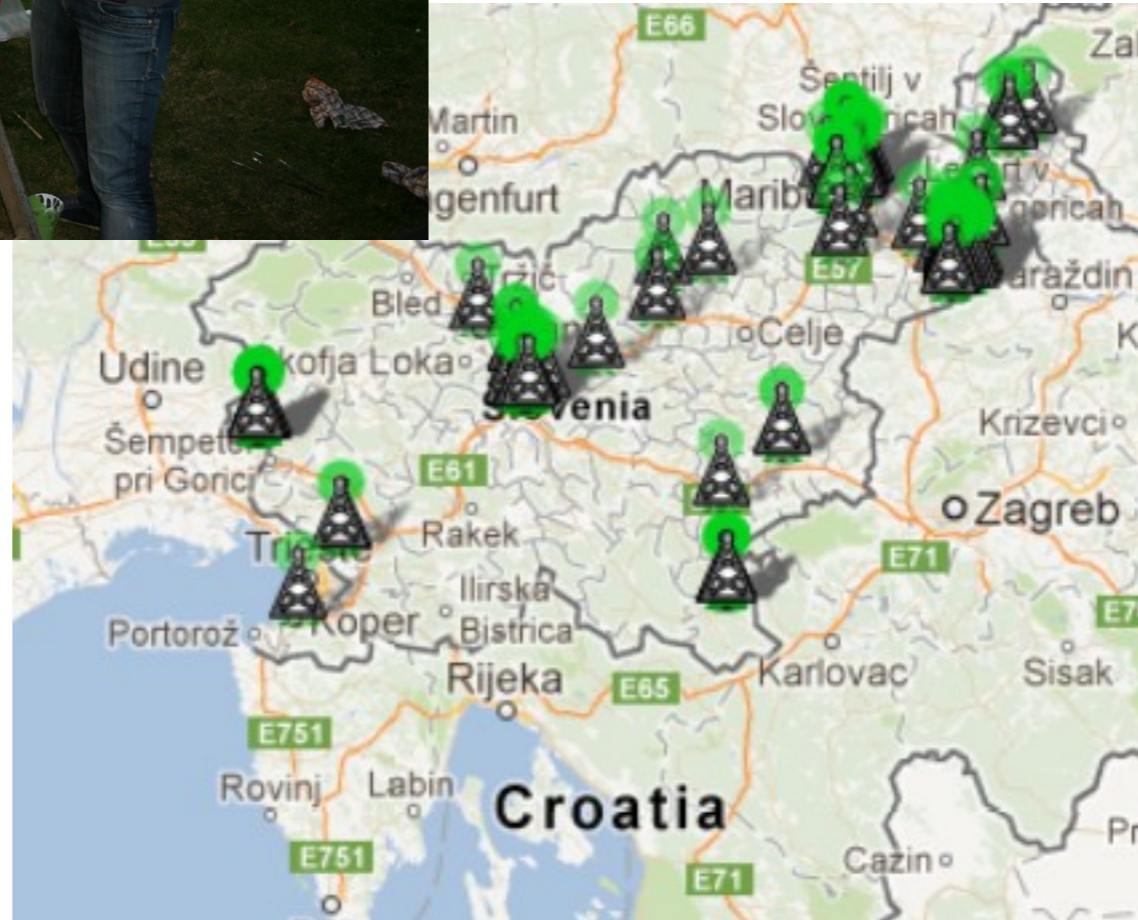

Berlin + Germany – Freifunk.net

Vienna + Austria - Funkfeuer.at

Ox FF FUNKFEUER
FREE NET

Ljubljana+Slovenija – wlan slovenija

wlan slovenija
open wireless network of Slovenia

AWMN (Greece)

2394/11222 active nodes
1169 backbone nodes
2739 links
789 access points
759/834 active services