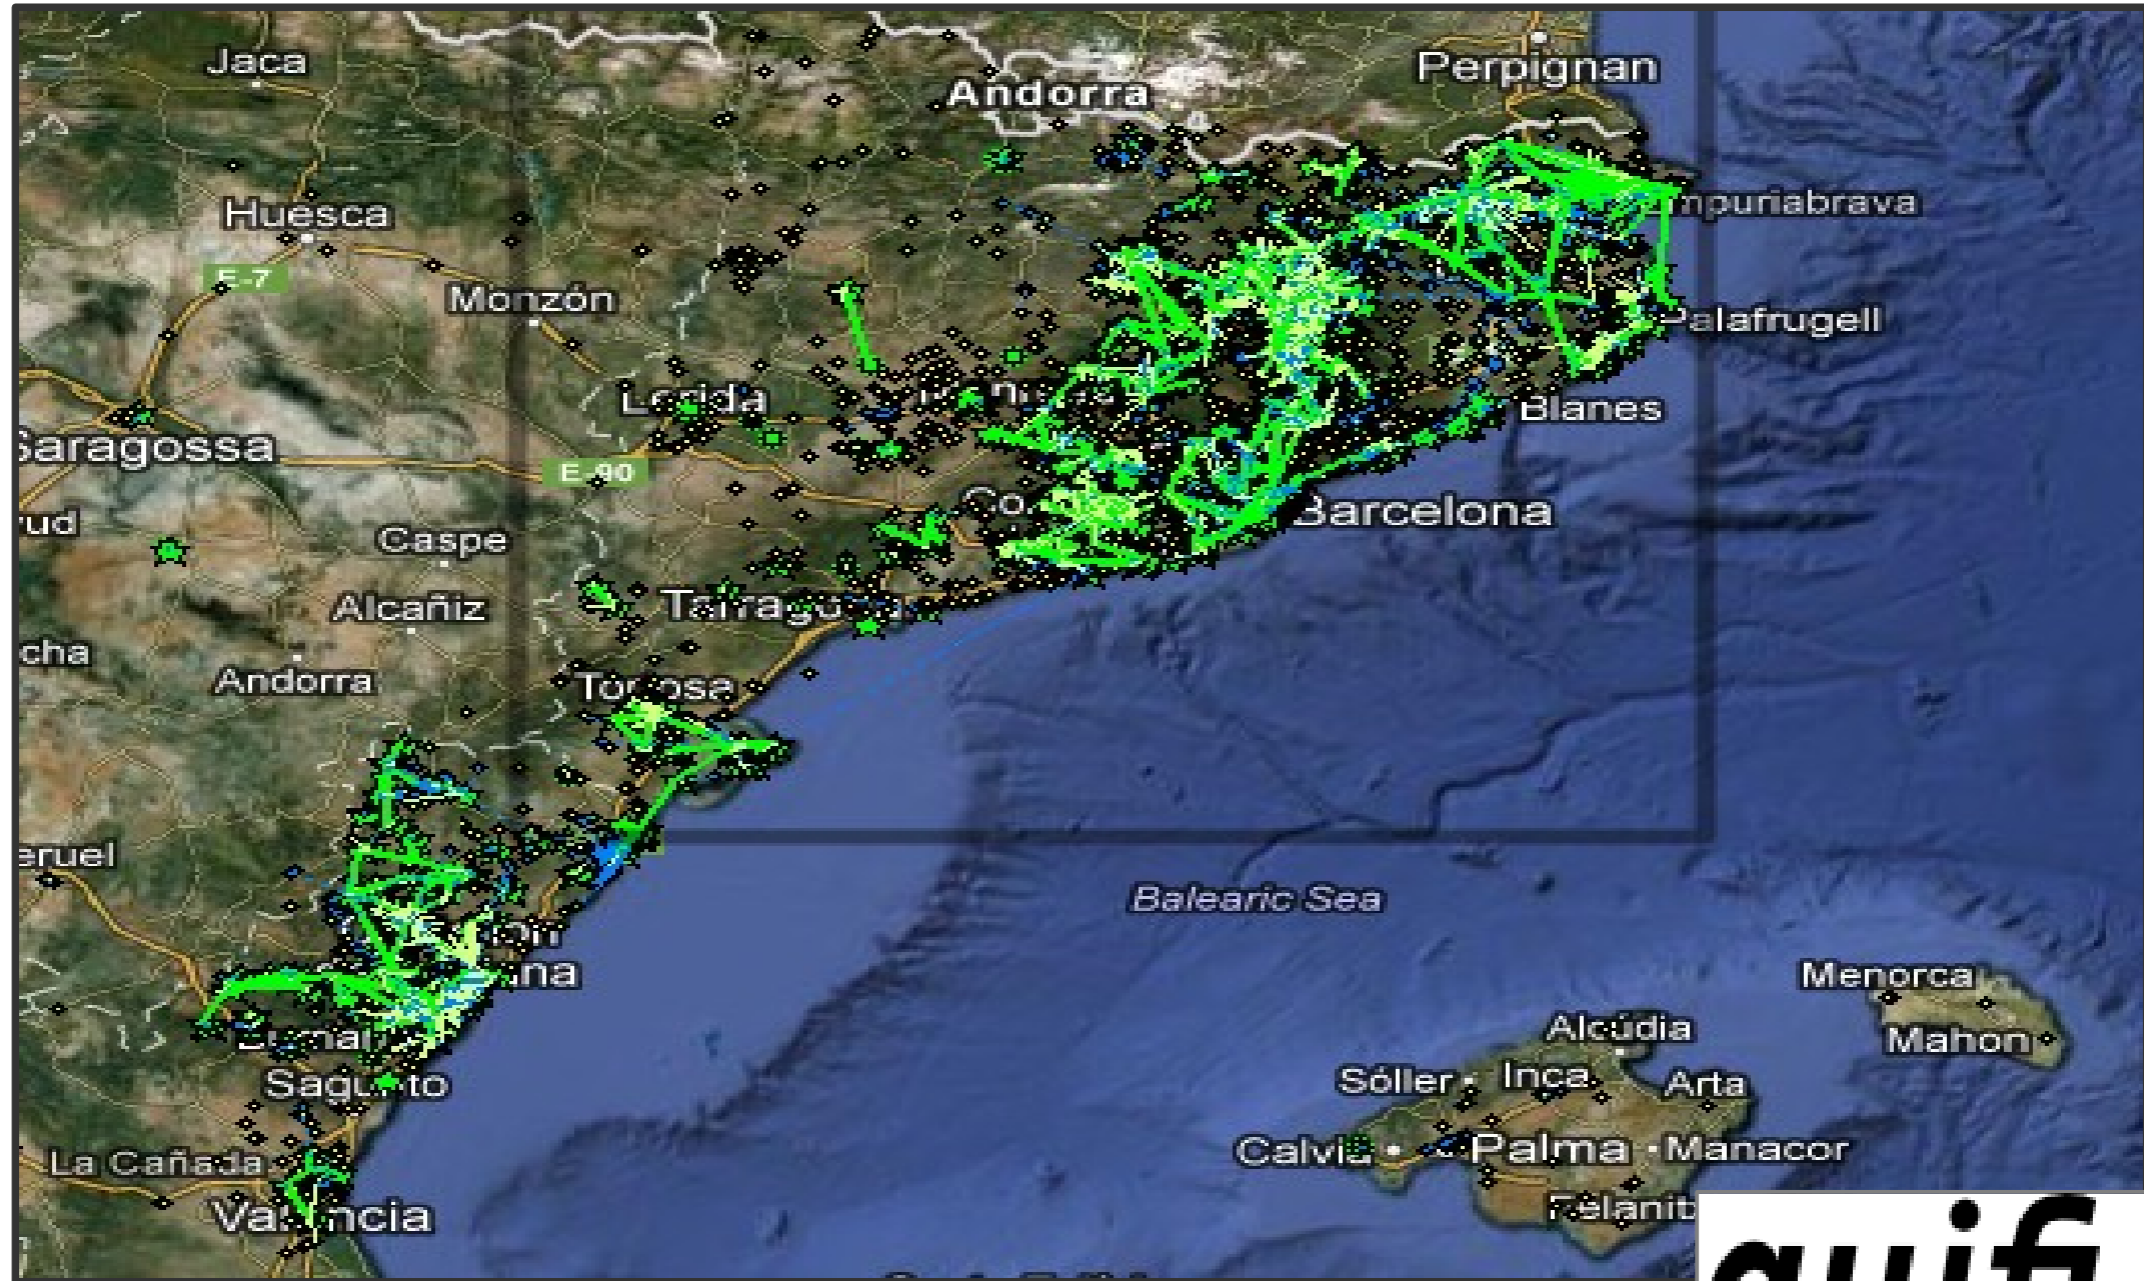

Guifi.net (Catalunya): **18.000** active nodes