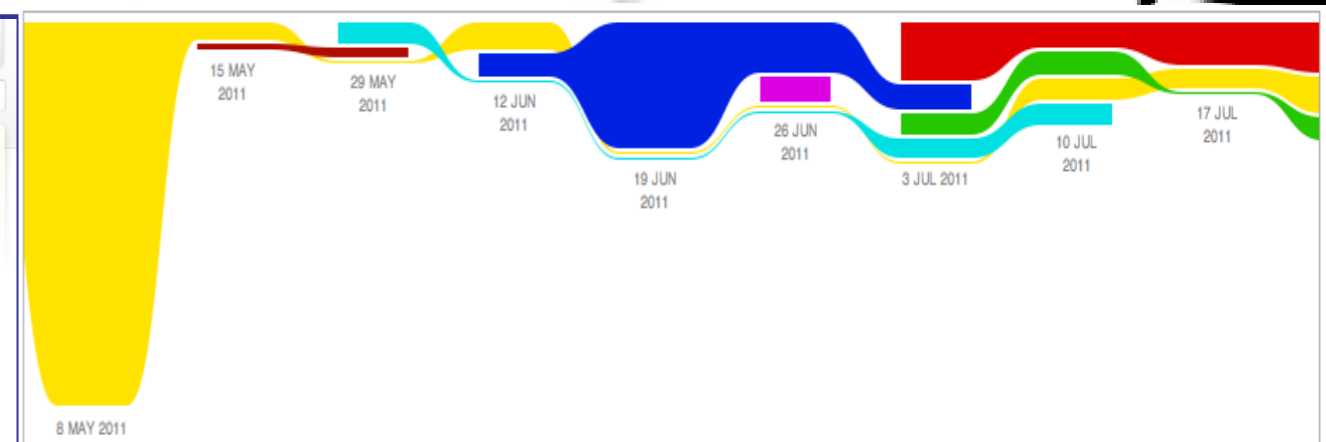

Software Projects

github SOCIAL CODING

OrazioPirataDelloSpazio | Dashboard | Inbox 118 | Account Settings | Log Out

Explore GitHub | Gist | Blog | Help | Search...

ninuxorg (Ninux.org - Wireless Network Community) You are an owner of this Organization! [Edit ninuxorg's Profile](#)

Name: Ninux.org - Wireless Network Community
Email: contatti@ninux.org
Website/Blog: <http://www.ninux.org>
Location: Italy
Member Since: Feb 23, 2011

7 Public Repos | **0** Private Repos | **11** Members

Repositories (7)

Find a repository... | All Repositories | Public | Private | Sources | Forks

nodeshot JavaScript 9
Wireless Community MapServer easy to use
Last updated 2 days ago

ninuxoo Python 2
Forked from c4u2/ninuu
ninux web search engine
Last updated November 10, 2011