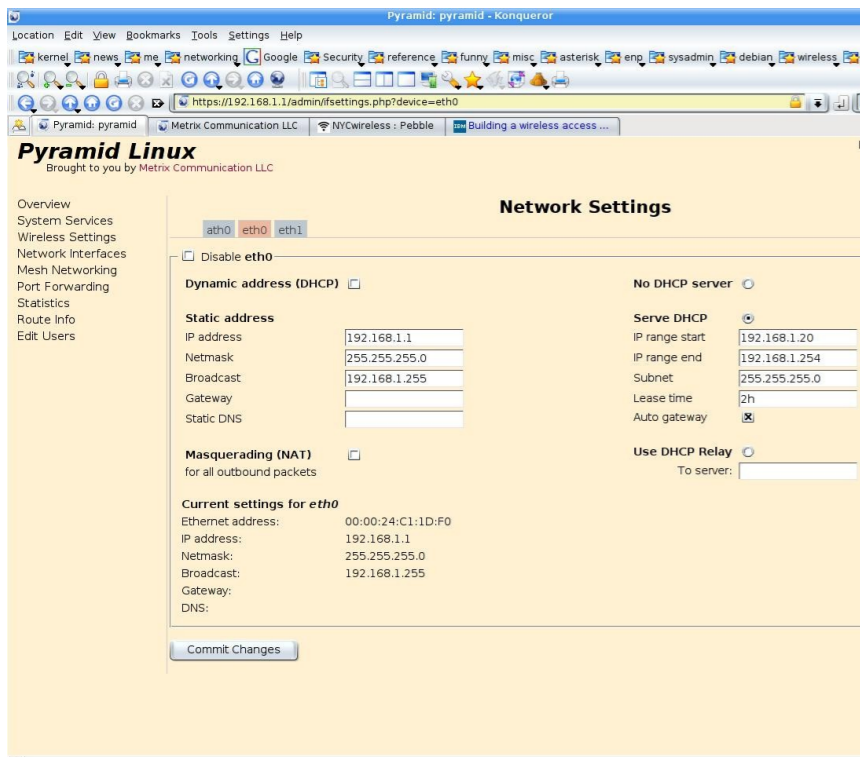

Wireless Community Networks

Claudio Pisa <clauz@ninux.org>

Seattle Wireless (2000)

Network Nodes

- Network nodes have gone through many stages:
 - PCs on the roofs
 - Self-made antennas
 - Off-the-shelf routers with modified firmware
 - routerboards
 - router+antenna in embedded devices suitable for outdoor operation