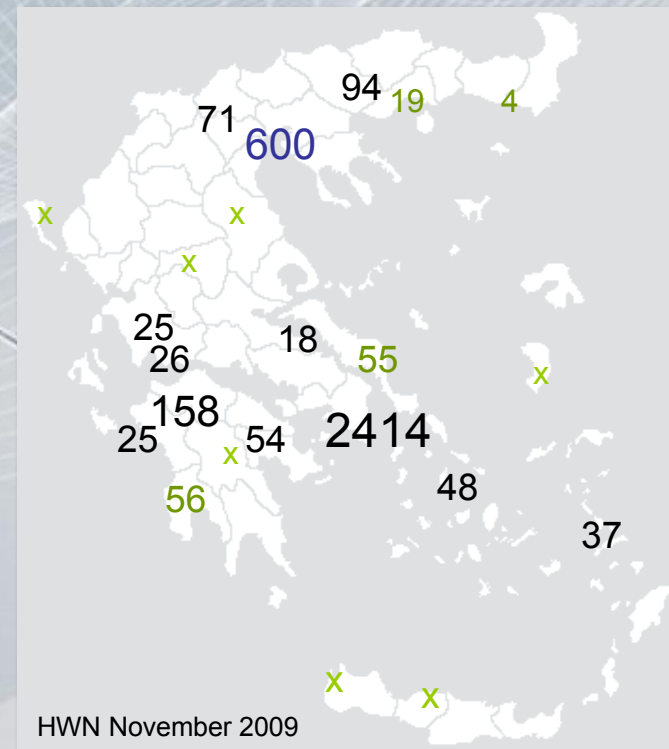

WCNs in Greece

- **Hellas Wireless**

- 17 WCNs all over the country
- 4000 households connected in total

- **Intercommunity connections**

- Two main groups of WCN (South and North)
- Key Nodes

- **Academic VPN**

Internet Bandwidth is limited and expensive

- **Countrywide IPs arrangement**

...since 2004

- **VoIP communications**

smooth Voice over IP telecommunications