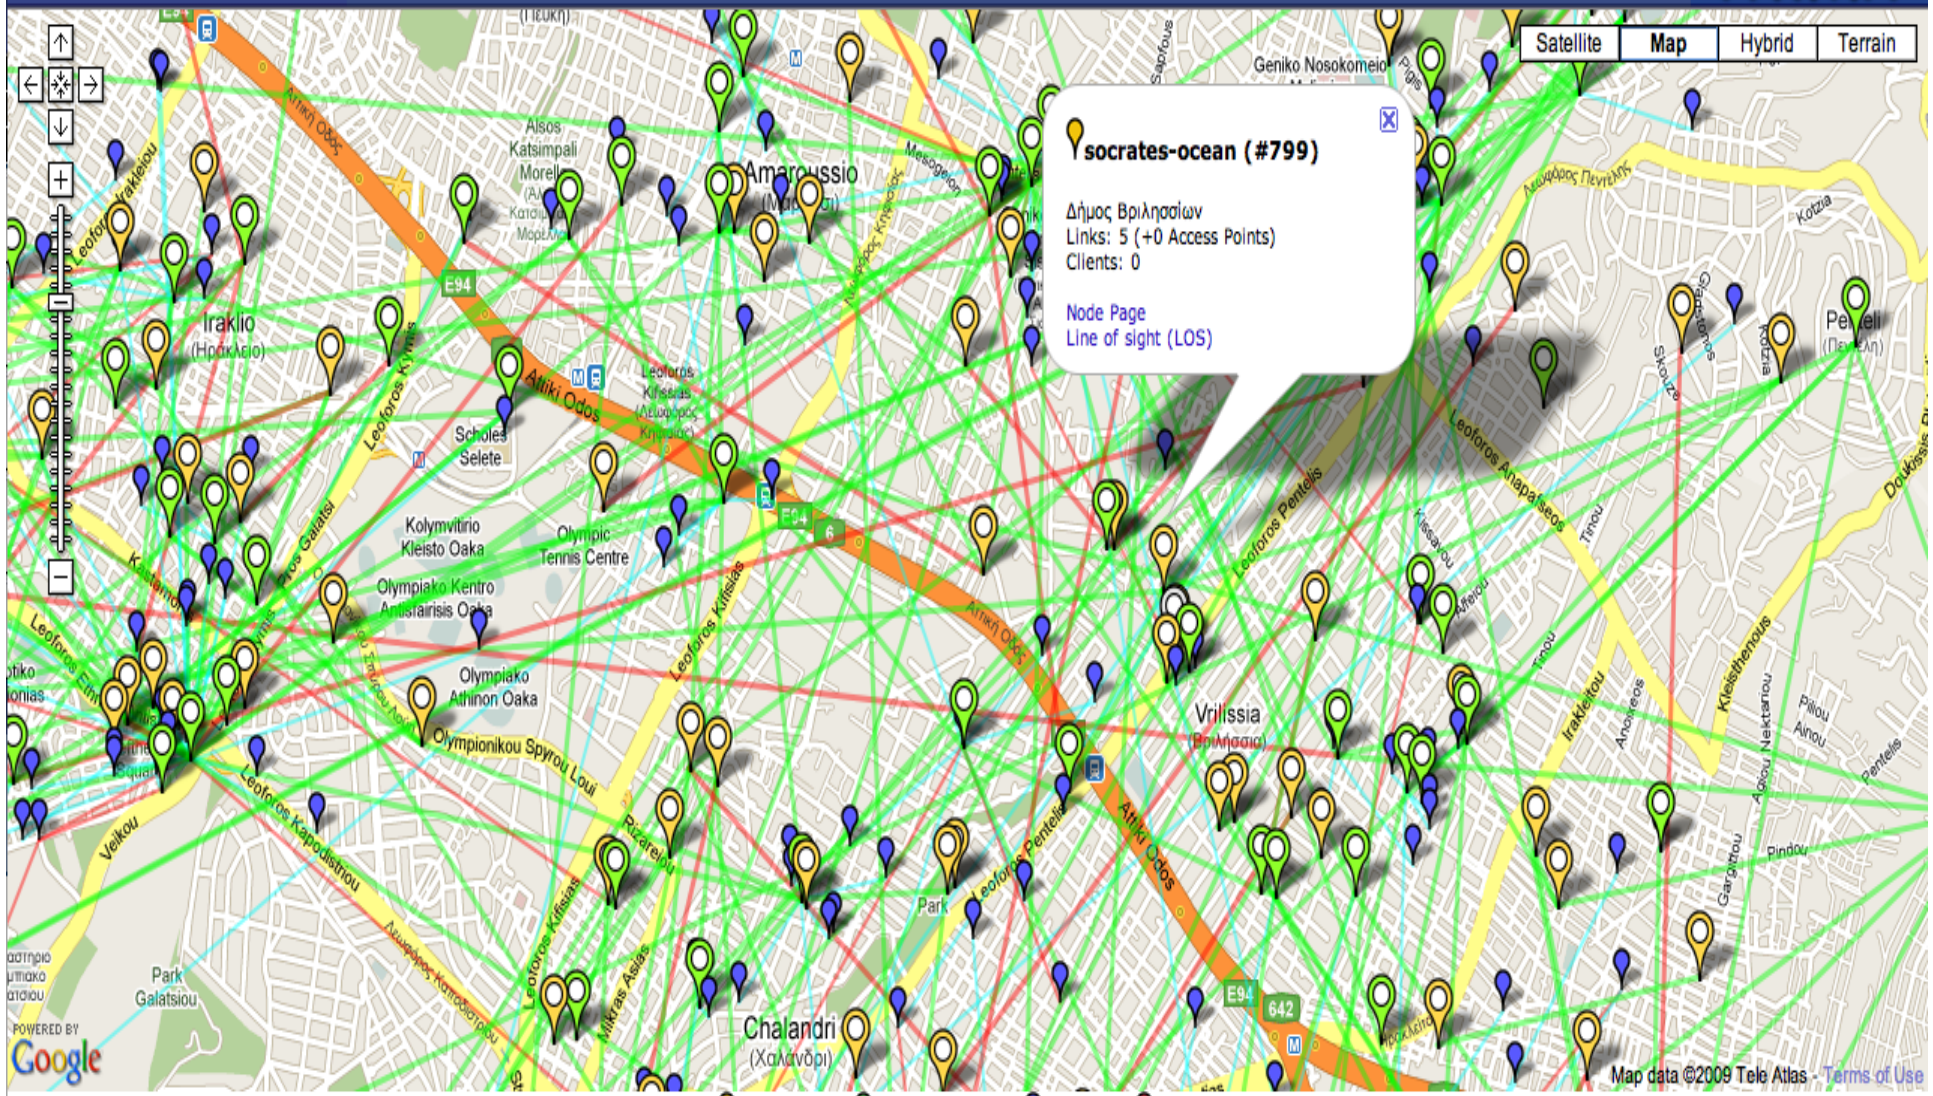

Internet vs. Intranet services

AWMN ID

- **Location & Action Area:** Mainly in Athens Greece
- **Registered Users:** More than 2400 registered fixed points
- **Legal Form & Rep.:** Non-profit Association
- **Foundation Year:** June-2002
- **Growing Model:** Open and voluntary
- **Founding:** Memberships, Donations, Sponsorships
- **Technology:** WiFi 802.11abgn, Commercial & homemaking eq.
- **Network Topology:** Partial Mesh, Fast and reliable bb network
- **Network Management:** WiND, BGP, OLSR Confederations
- **Network Services:** TCP/IP broadband services, training
- **Official Website:** www.awmn.net
- **Online Nodes Map:** wind.awmn.net

Satellite Map Hybrid Terrain

socrates-ocean (#799)
Δήμος Βριλησίων
Links: 5 (+0 Access Points)
Clients: 0
[Node Page](#)
[Line of sight \(LOS\)](#)

Backbone Access Points Clients Not linked

AWMN objectives